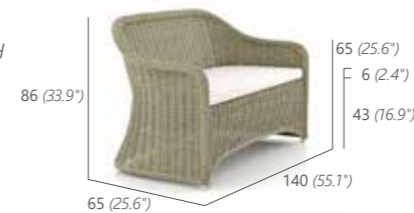

# SANTIAGO DINING, LOUNGE & SUN LOUNGER

 Reed 107C

ESSESSEL  
 ARM CHAIR  
 10 kg / 0.36 m<sup>3</sup>  
 13201

LOUNGE SESSEL  
 LOUNGE CHAIR  
 13 kg / 0.54 m<sup>3</sup>  
 13229

2-SITZER BANK  
 2-SEATER BENCH  
 16 kg / 0.78 m<sup>3</sup>  
 13270