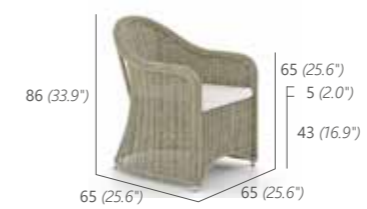

# SANTIAGO DINING, LOUNGE & SUN LOUNGER

 Reed 107C

ESSESSEL  
 ARM CHAIR  
 10 kg / 0.36 m<sup>3</sup>  
 13201

LOUNGE SESSEL  
 LOUNGE CHAIR  
 13 kg / 0.54 m<sup>3</sup>  
 13229

2-SITZER BANK  
 2-SEATER BENCH  
 16 kg / 0.78 m<sup>3</sup>  
 13270