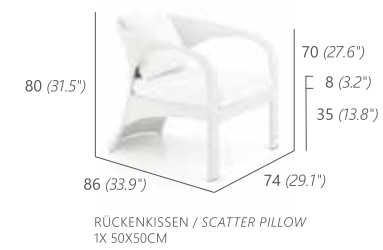

TUXEDO LOUNGE SESSEL UND 2-SITZER SOFA MIT KAFFEETISCH (FLECHTUNG: TROPICAL BROWN, KISSEN: SAND, DEKOKISSEN: ARUBA & CURLY WHITE)
 TUXEDO LOUNGE CHAIR WITH 2-SEATER SOFA AND COFFEE TABLE (WEAVE: TROPICAL BROWN, CUSHION: SAND, SCATTER PILLOWS: ARUBA & CURLY WHITE)

TUXEDO BAR, DINING & LOUNGE

-  Seashell 101B
-  Natural 100B
-  Anthracite 121B
-  Tropical Brown 099B
-  Black 045B

LOUNGE SESSEL
LOUNGE CHAIR
8 kg / 0.51 m³
10129

2-SITZER SOFA
2-SEATER SOFA
12 kg / 0.97 m³
10131